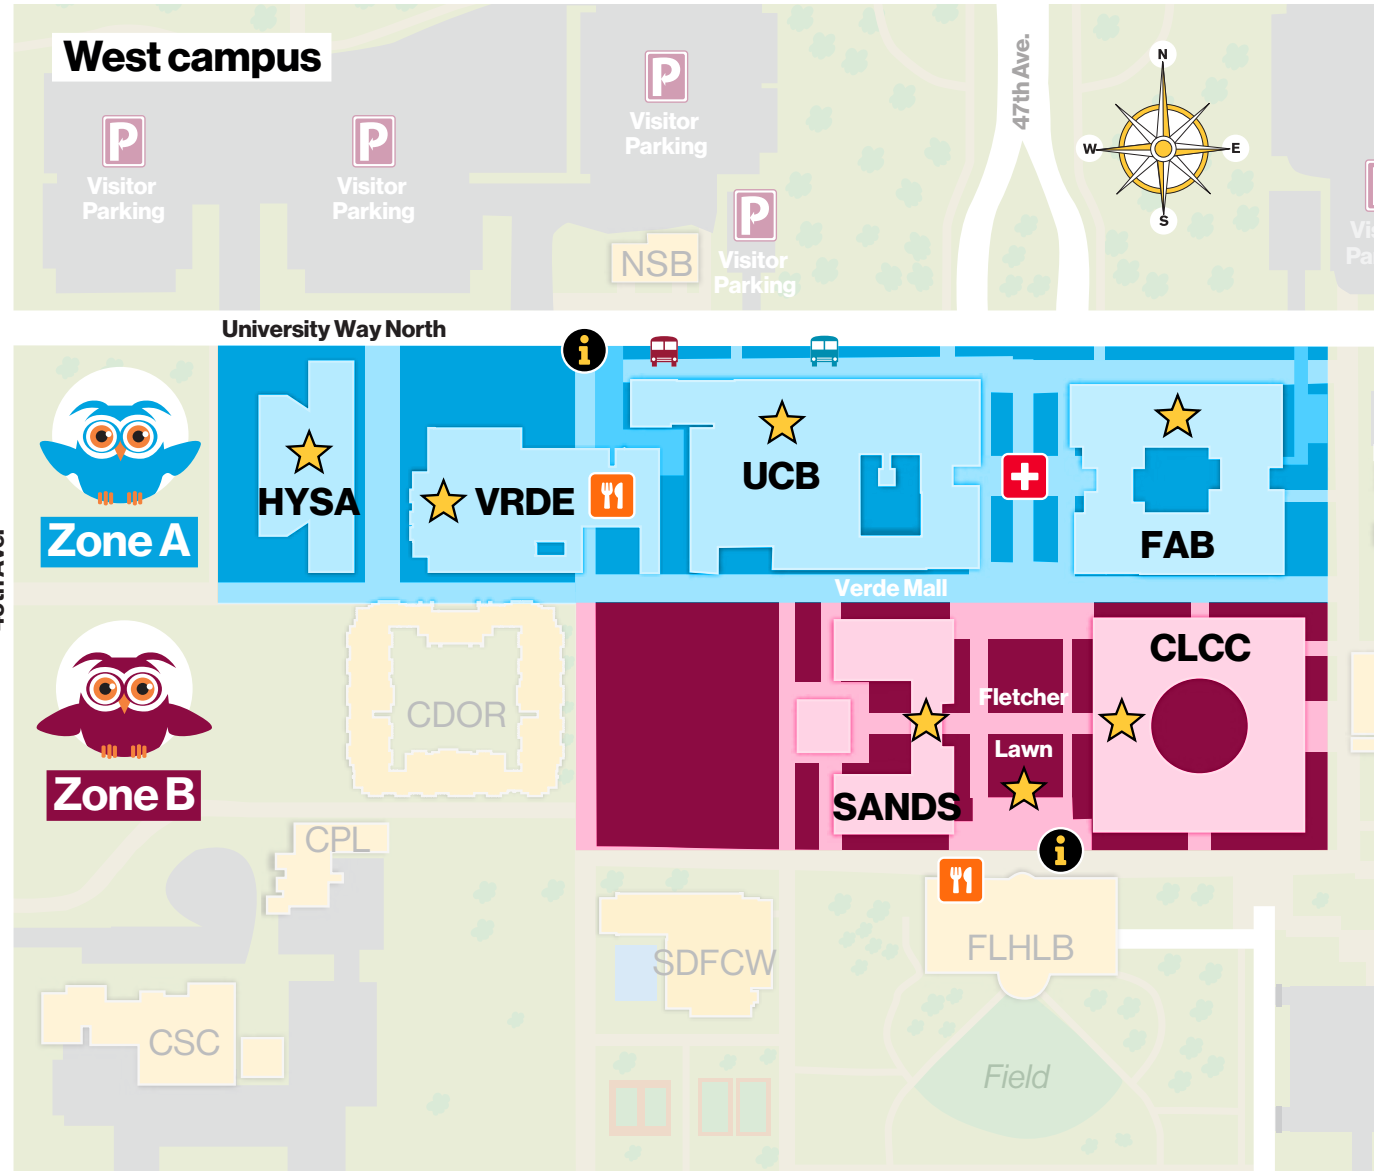

Attend all ASU Open Door 2023 events

Downtown Phoenix campus: Saturday, Jan. 28, 1 p.m. to 5 p.m.

West campus: Saturday, Feb. 4, 1 p.m. to 5 p.m.

Polytechnic campus: Saturday, Feb. 18, 1 p.m. to 5 p.m.

Tempe campus: Saturday, Feb. 25, 1 p.m. to 5 p.m.

opendoor.asu.edu

Open Door

Zone A

- Faculty Office/Administration (FAB)
- Herberger Young Scholars Academy (HYSA)
- University Center (UCB)
- Verde Dining Pavilion (VRDE)

Zone B

- Classroom/Lab/Computer Classroom (CLCC)
- Fletcher Lawn
- Sands Classroom and Lecture Hall (SANDS)

 Information

 First aid

 Visitor parking

 Restrooms are available in all ASU buildings

 Food

 Buildings hosting activities