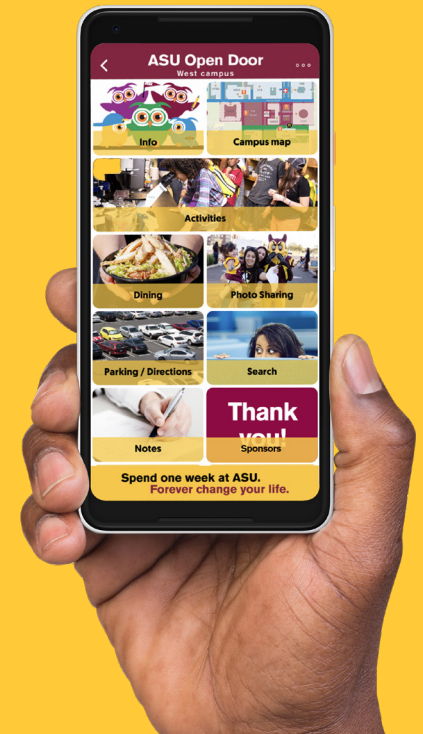

Download the app

Get up-to-the minute information on activities, directions, parking and more.

Take a photo of the QR code using your smartphone to download the app.

#1 in innovation

ASU ahead of MIT and Stanford —U.S. News & World Report, 2016–2023