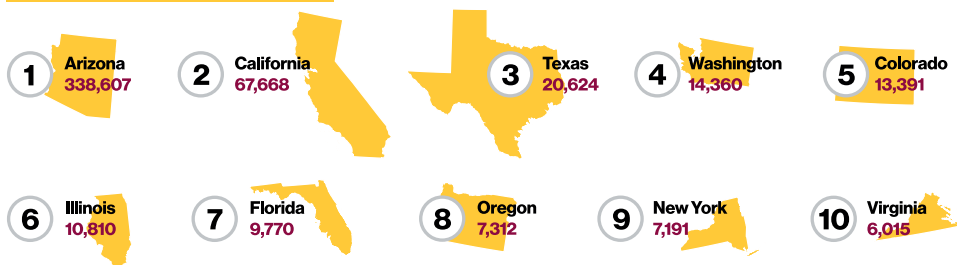

Top 10 states where alumni reside