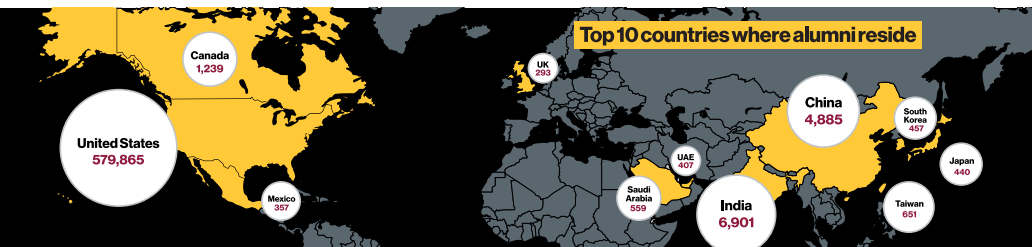

Top 10 countries where alumni reside

ASU Alumni

Arizona State University

alumni.asu.edu

Data as of July 2024