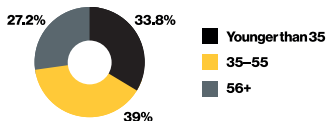

ASU Alumni

Who we are

637,883

total active alumni

Ages of degreed alumni