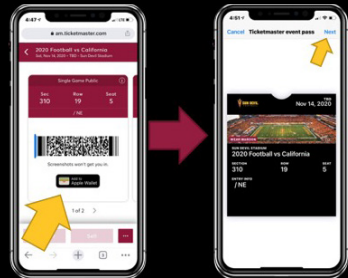

Sun Devil Athletics utilizes mobile ticketing for all ticketed sports. Fans access their mobile tickets via their smart phone and enjoy a faster, safer and more convenient entry experience. Mobile tickets allow fans to conveniently transfer tickets to friends and family as well as protect against counterfeit or stolen tickets. Below are step-by-step instructions for accessing your tickets.

Step by Step Guide

Step 1

Launch your preferred Internet app and visit your [Sun Devil Tickets Account](#)

Click the “Sign In” button to proceed

Step 2

Login using the email address and password associated with your account

For help, call 480-727-0000

Step 3

Once you have logged in, select the event you would like to view

Step 4

Your barcode will automatically generate

Swipe to view your additional tickets

Add each ticket to Apple Wallet or Google Pay to avoid connection issues on gameday

****Screenshots will not work****

Step 5

Pull up your ticket when you arrive at Mountain America Stadium

Don't worry, your ticket will scan without a barcode

To expedite entry, do not have your phone in Dark Mode